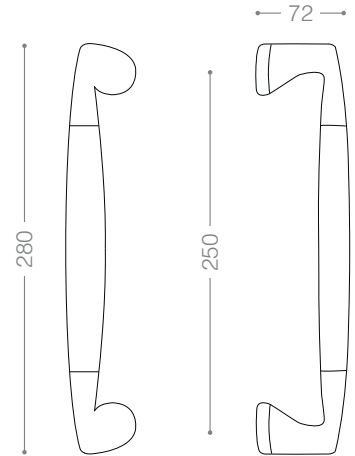

5424L
Satin Nickel

5454LB+
Titanium Coating (PVD)

5464L
Satin Chrome

5554LB+
Titanium Coating (PVD)

Pull Handle 5500L

Also available in other finishing.

5524L
Satin Nickel

5574LB+
Titanium Coating (PVD), Chrome