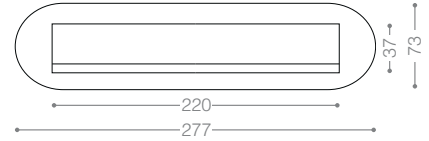

Also available in other finishing.

S-LB20
Satin Nickel

S-LB70
Gold, Chrome

S-LB90
Matt Nickel, Chrome

S-LB00
Olive

LB70
Gold - Chrome

Letter Box Plate

Also available in other finishing.