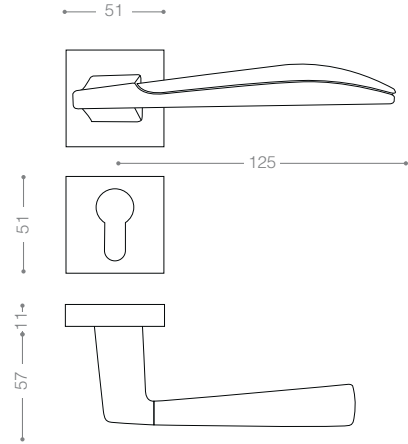

E3702AR
Olive

3852B+
Titanium Coating (PVD)

3800

Also available in key type, WC type, or knob and lever combination for entrance.

3822
Satin Nickel, Chrome

3872B+
Titanium Coating (PVD), Chrome

3852RB+
Titanium Coating (PVD)