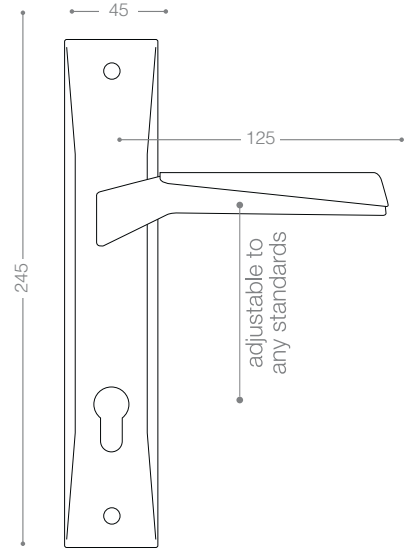

3800R

Also available in other finishing.

3822R
Satin Nickel, Chrome

3872RB+
Titanium Coating (PVD), Chrome

3972B+
Titanium Coating (PVD), Chrome

3900

Also available in key type, WC type, or knob and lever combination for entrance.