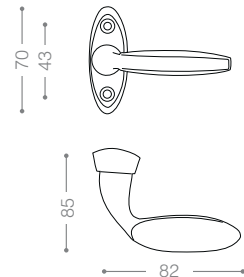

Window Handle 2000

Also available in other finishing.