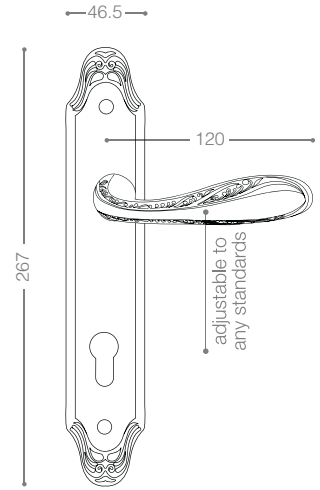

Classic

5700

Also available in key type, WC type, or knob and lever combination for entrance.