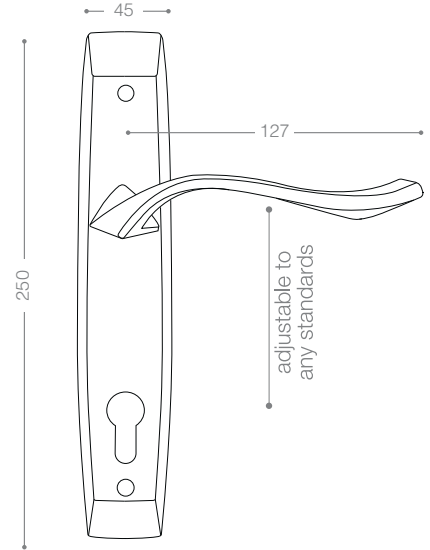

3632
Chrome

3692
Matt Nickel

3652RB+
Titanium Coating (PVD)

3600R

Also available in other finishing.

3632R
Chrome

3692R
Matt Nickel

3752B+
Titanium Coating (PVD)