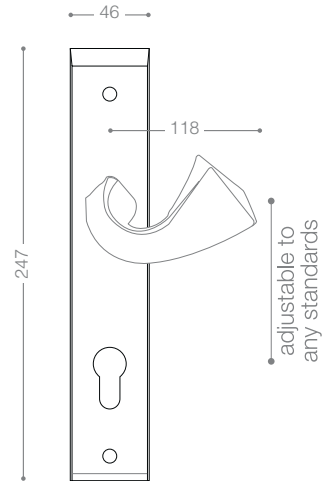

Knob

Also available in key type, WC type, or knob and lever combination for entrance.