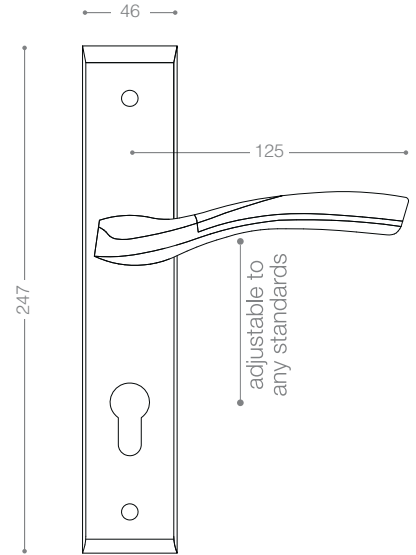

4302R
Olive

4500

Also available in key type, WC type, or knob and lever combination for entrance.