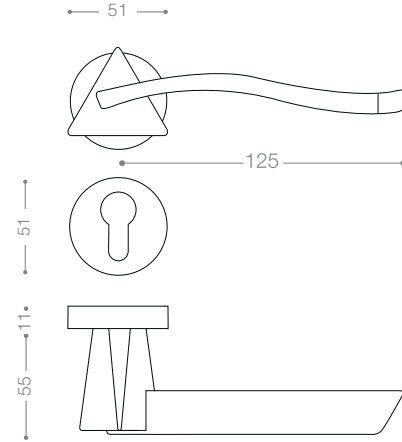

6592R
Matt Nickel

6600R

Also available in other finishing.