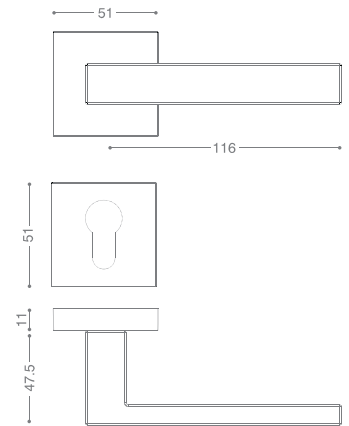

SL52R
Stainless Steel