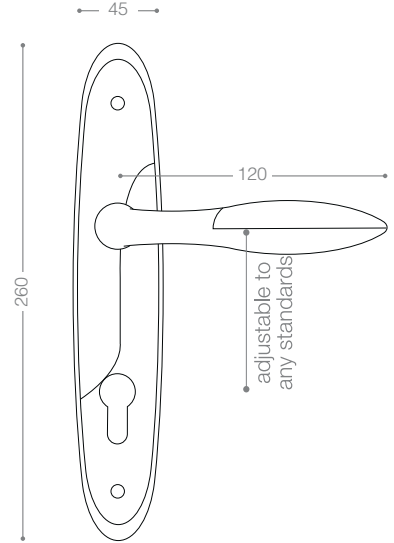

2600

Also available in key type, WC type, or knob and lever combination for entrance.