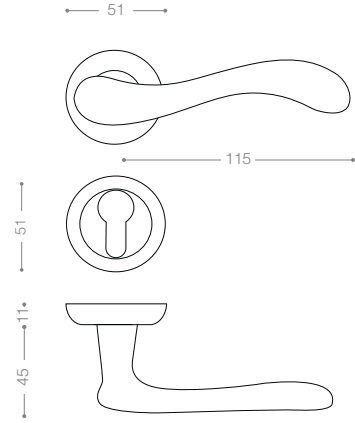

2800R

Also available in other finishing.