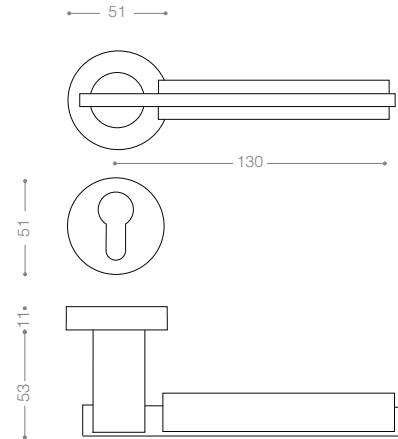

7002R
Olive

7300R

Also available in other finishing.

7322R

Satin Nickel, Chrome

7332RS4

Chrome, Black Stone

7352RW1B+

Titanium Coating (PVD),
Red Wood