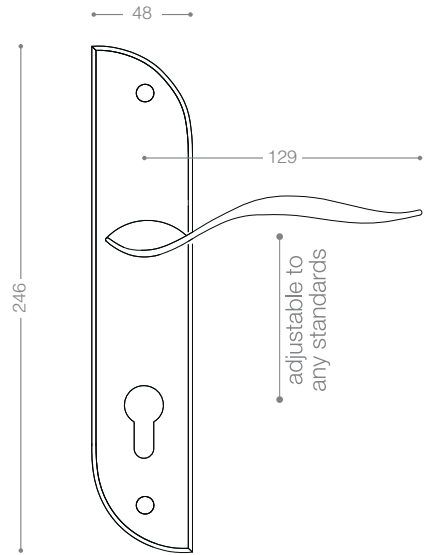

4222R
Satin Nickel

4232R
Chrome

4202R
Olive

4352B+
Titanium Coating (PVD)

4300

Also available in key type, WC type, or knob and lever combination for entrance.

4322
Satin Nickel

4332
Chrome