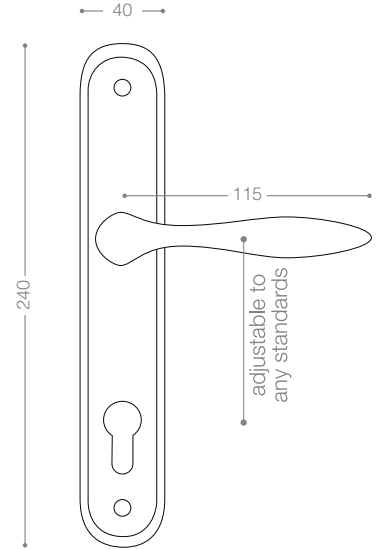

Also available in key type, WC type, or knob and lever combination for entrance.

2902
Olive

2962R
Satin Chrome, Chrome

2902R
Olive

2900R

Also available in other finishing.

3072B+
Titanium Coating (PVD), Chrome