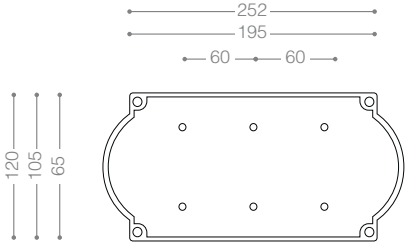

Plate

Also available in other finishing.

C00
Olive

C20
Satin Nickel

C50
Gold