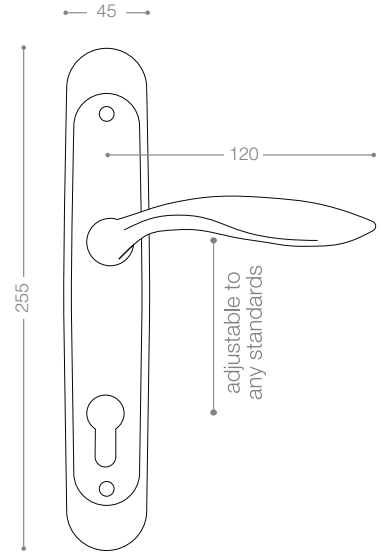

2300R

Also available in other finishing.

2332R
Chrome

2392R
Matt Nickel

2302R
Olive

2452B+
Titanium Coating (PVD)

2400

Also available in key type, WC type, or knob and lever combination for entrance.