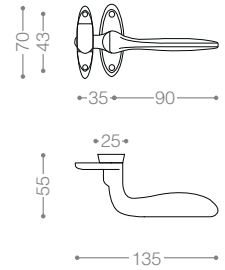

Window Handle U1600

Also available in other finishing.