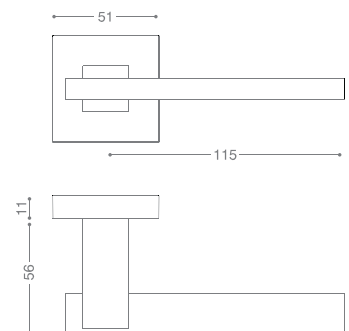

STAINLESS STEEL

Public places, Hospitals,
Universities, Hotels, Cinemas, ...