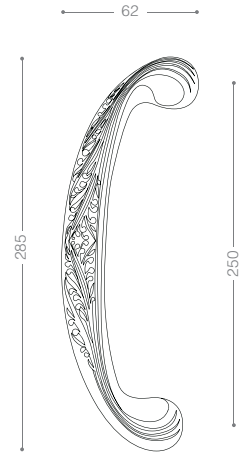

NEW
Design

Classic

Pull Handle 5400L

Also available in other finishing.