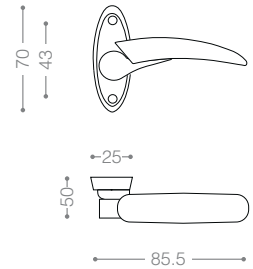

Window Handle 1400

Also available in other finishing.