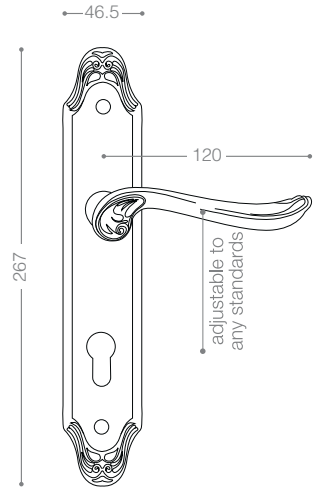

5202R
Olive

Classic

5300

Also available in key type, WC type, or knob and lever combination for entrance.