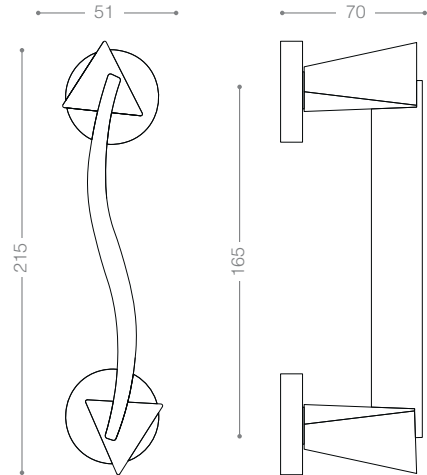

Pull Handle 6600L

Also available in other finishing.