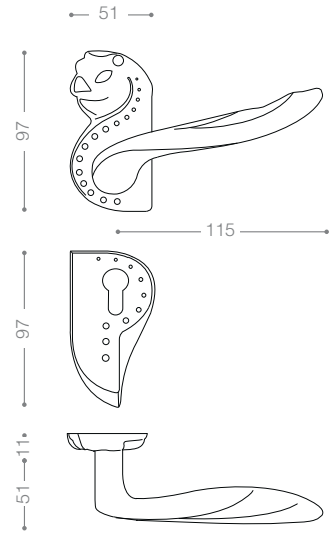

7602R
Olive

Classic

9100R

Also available in other finishing.