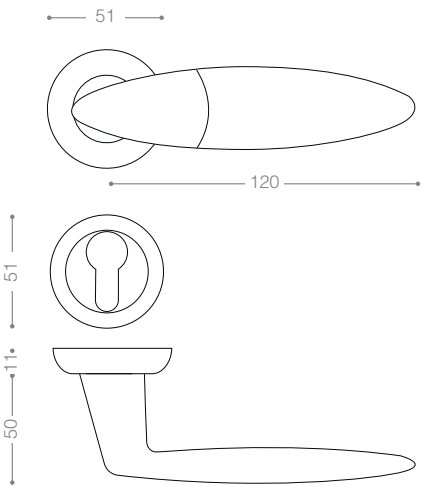

5600R

Also available in other finishing.