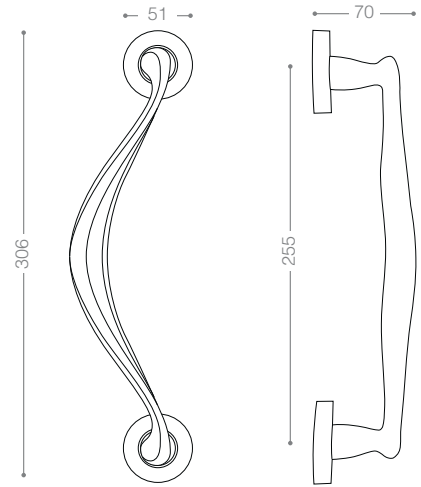

1994L
Matt Nickel, Chrome

2074LB+
Titanium Coating (PVD), Chrome

Pull Handle 2000L

Also available in other finishing.

2094L
Matt Nickel, Chrome

3454LB+
Titanium Coating (PVD)

Pull Handle 3400L

Also available in other finishing.