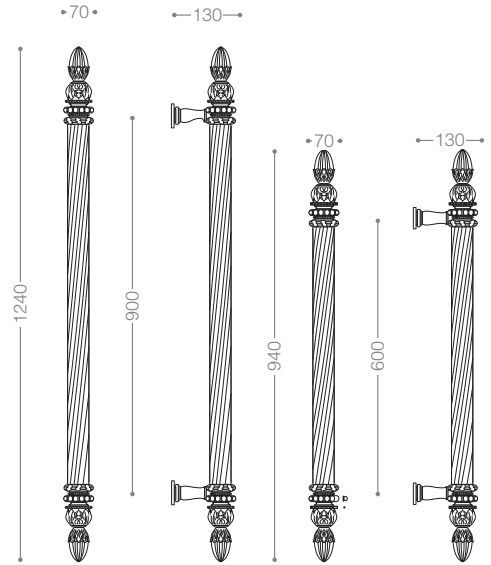

Classic

Pull Handle 9800L

Also available in other finishing.

9814L1MB

Matt Bronze

9814LMB

Matt Bronze