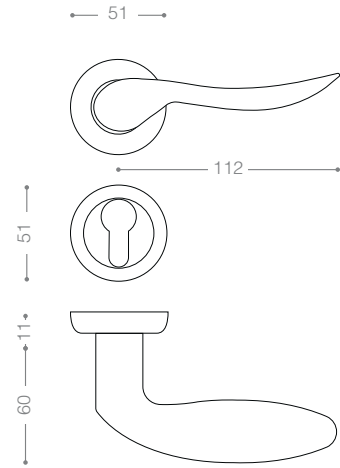

2700R

Also available in other finishing.