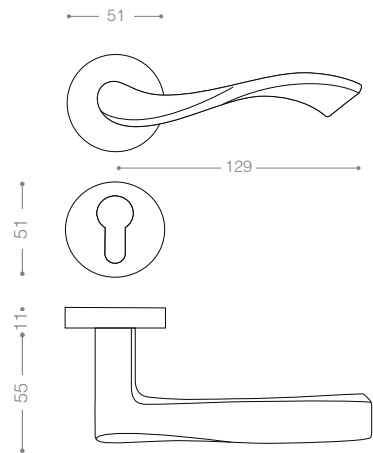

E4100A

Also available in key type, WC type, or knob and lever combination for entrance.

E4122A
Pearl

E4102AR
Olive

E4122AR
Pearl

E4100AR

Also available in other finishing.

4252B+
Titanium Coating (PVD)