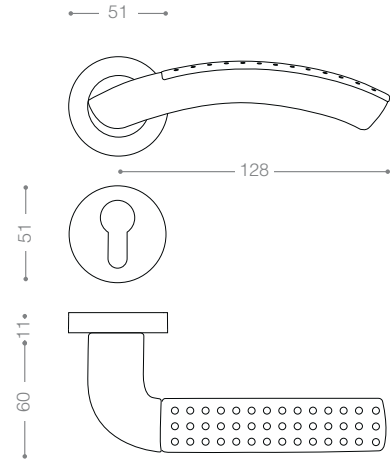

6000R

Also available in other finishing.

6022R
Satin Nickel, Chrome

6072RB+
Titanium Coating (PVD), Chrome

6002R
Olive