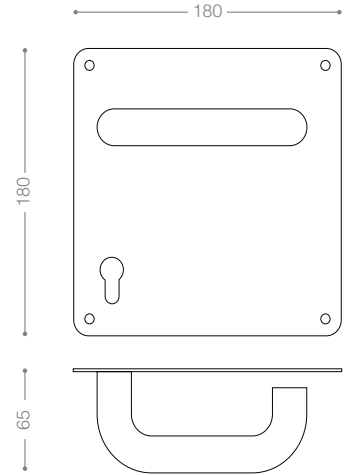

Stainless Steel
**Public places, Hospitals,
Universities, Hotels, Cinemas, ...**

SL22