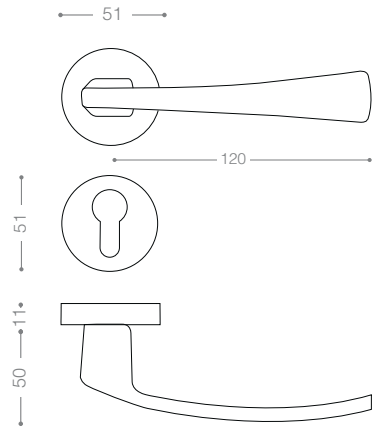

6300R

Also available in other finishing.