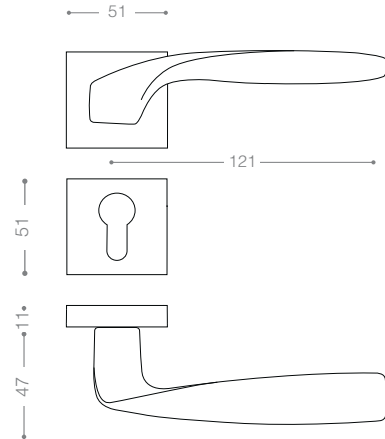

6700R

Also available in other finishing.

6722R
Satin Nickel

6732R
Chrome