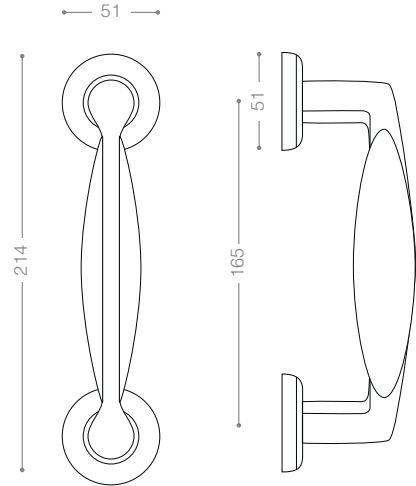

Pull Handle 1800L

Also available in other finishing.