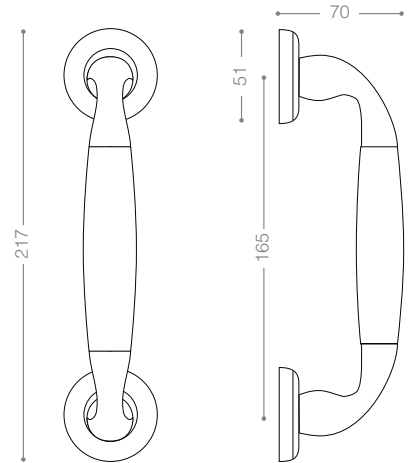

Pull Handle 1900L

Also available in other finishing.