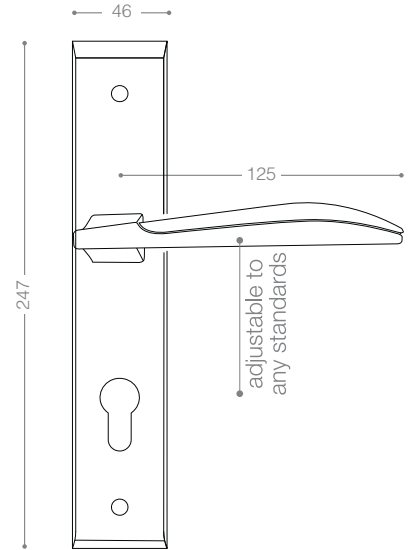

E3722AR
Pearl

3800

Also available in key type, WC type, or knob and lever combination for entrance.