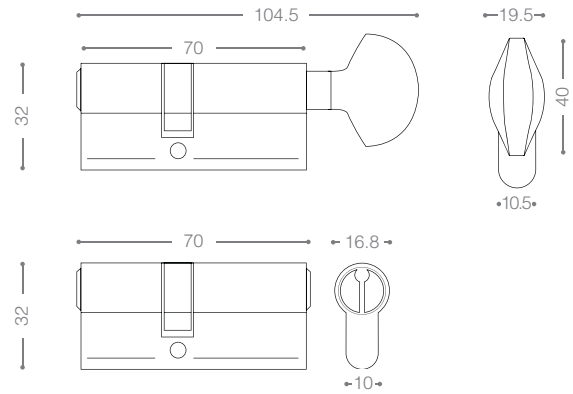

Mortice Lock

Available Backset: From 45 to 100 mm

ML - 502G
Satin Nickel

ML - 503G
Chrome

ML - 500G
Olive

753 | 750
Gold

Cylinder

Also available in other finishing.