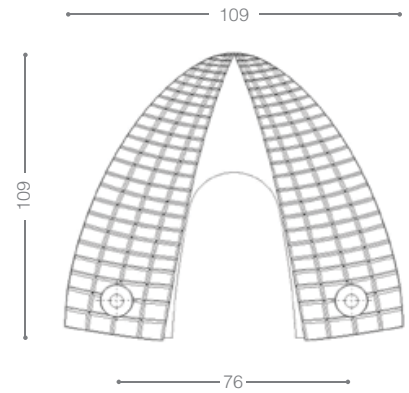

Vienna 20

Vienna 0

NEW
Design

AZ-50
Gold

Classic

Clothes Hook Azadi

Also available in other finishing.

AZ-20
Satin Nickel