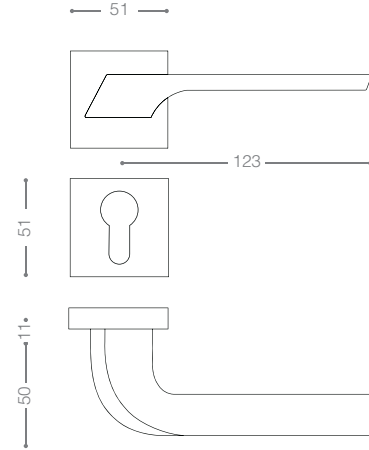

4200R

Also available in other finishing.