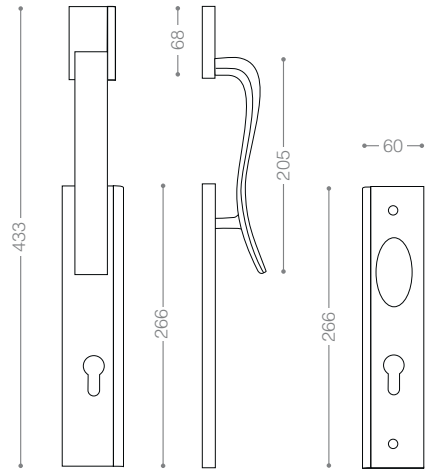

Entrance Handle E700

Also available in other finishing.