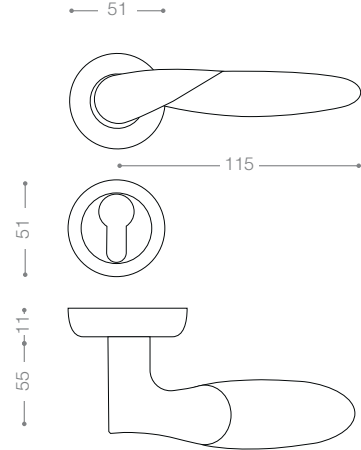

Also available in key type, WC type, or knob and lever combination for entrance.

2522
Satin Nickel, Chrome

2592
Matt Nickel, Chrome

2572RB+
Titanium Coating (PVD), Chrome

2500R

Also available in other finishing.