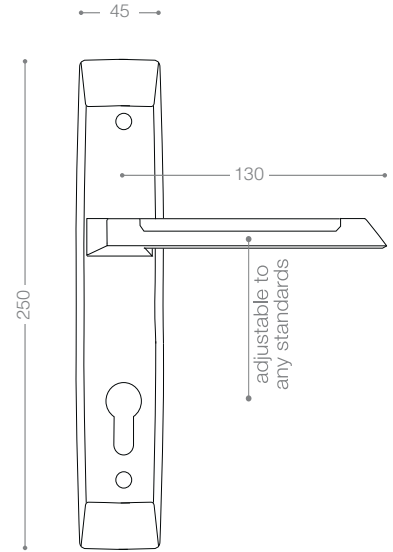

3402R
Olive

3500

Also available in key type, WC type, or knob and lever combination for entrance.