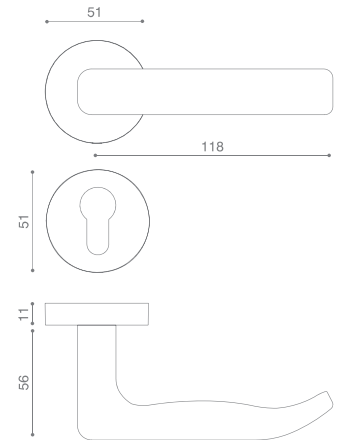

P9312
Antique

Classic

9300

Also available in key type, WC type, or knob and lever combination for entrance.

SL32R
Stainless Steel

STAINLESS STEEL

Public places, Hospitals,
Universities, Hotels, Cinemas, ...