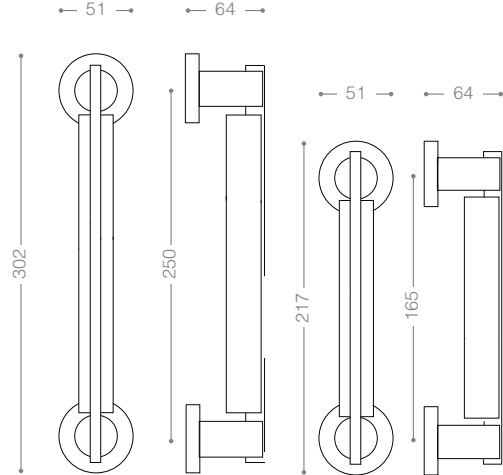

7354L1W1B+
Titanium Coating (PVD), Red Wood

Pull Handle 7300L

Also available in other finishing.