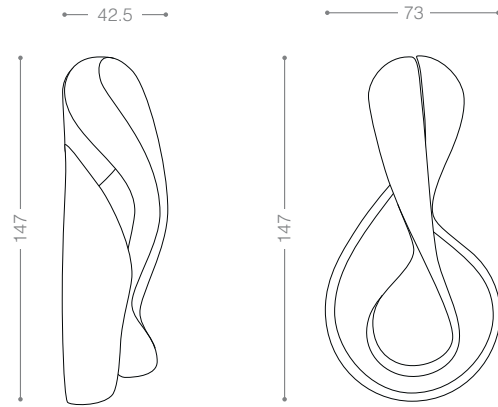

Knocker

Also available in other finishing.