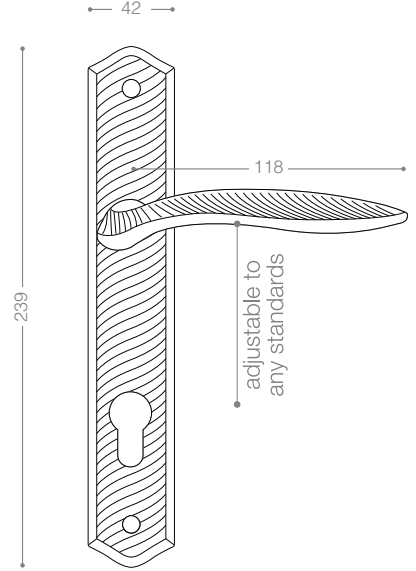

4902R
Olive

4700

Also available in key type, WC type, or knob and lever combination for entrance.