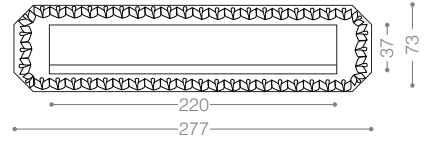

Cabinet Handle

307
Gold, Chrome

302
Satin Nickel, Chrome

309
Matt Nickel, Chrome

NEW
Design

C-LB50
Gold

Classic

Letter Box Plate