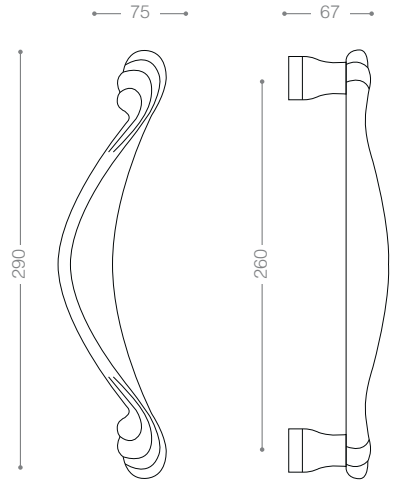

6654LB+
Titanium Coating (PVD)

6674LB+
Titanium Coating (PVD), Chrome

6914LMB
Matt Bronze

Pull Handle 6900L

Also available in other finishing.

6904L
Olive

7054LB+
Titanium Coating (PVD)

Pull Handle 7000L