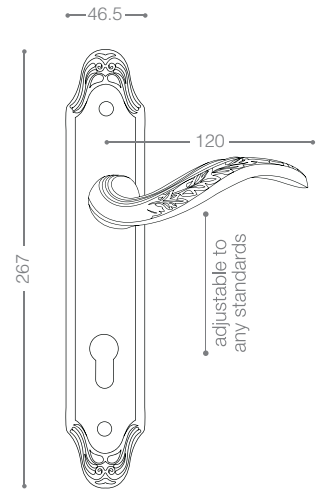

Classic

5400

Also available in key type, WC type, or knob and lever combination for entrance.