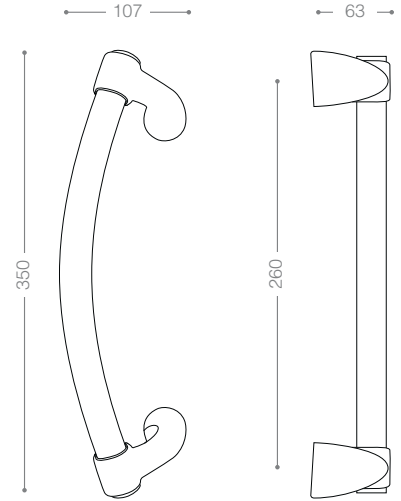

SL22R

BehrizanDesignTM

P150B+
Titanium Coating (PVD)

Pull Handle P Series

Also available in other finishing.

P120
Satin Nickel, Chrome

P170B+
Titanium Coating (PVD),
Chrome

P100
Olive