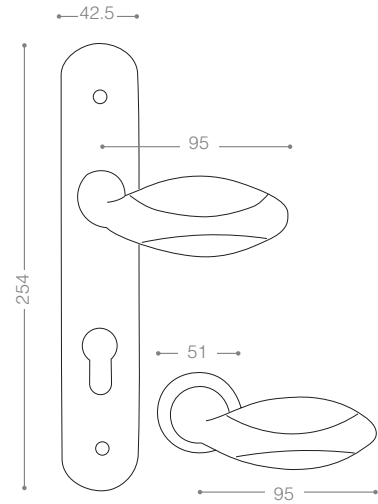

5304R
Olive

Knob

Also available in other finishing.