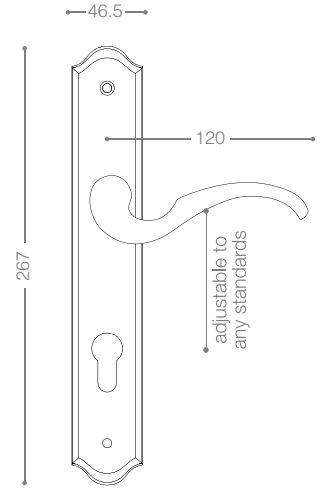

7800

Also available in key type, WC type, or knob and lever combination for entrance.