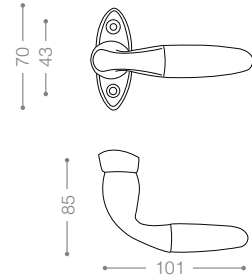

Window Handle 1900

Also available in other finishing.