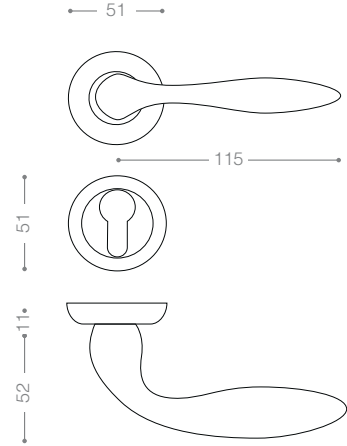

3000R

Also available in other finishing.