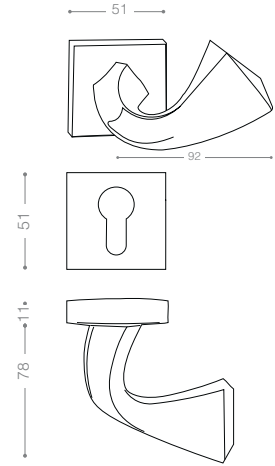

Knob

Also available in key type, WC type, or knob and lever combination for entrance.

3724
Satin Nickel

3734
Chrome

4824
Satin Nickel

5024
Satin Nickel

NEW
Design

5054RB+
Titanium Coating (PVD)