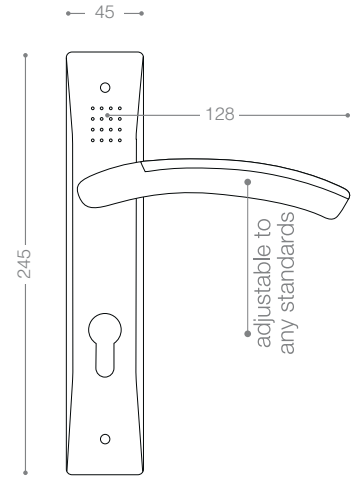

6000

Also available in key type, WC type, or knob and lever combination for entrance.