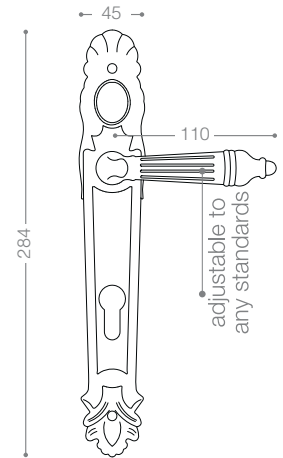

P9312
Antique

Classic

9300

Also available in key type, WC type, or knob and lever combination for entrance.

SL32R
Stainless Steel

STAINLESS STEEL

Public places, Hospitals,
Universities, Hotels, Cinemas, ...