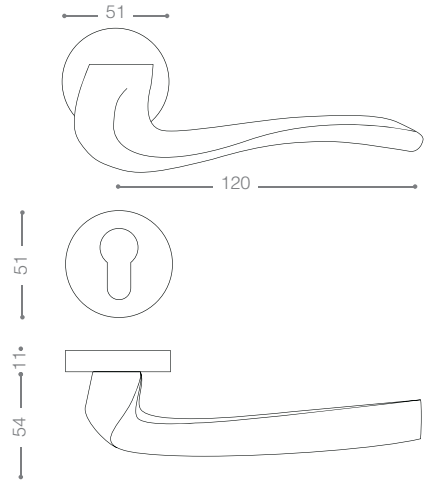

6200R

Also available in other finishing.