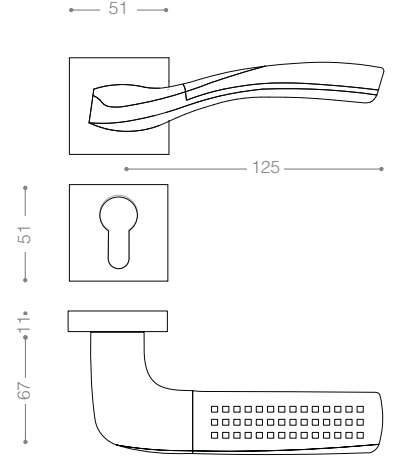

4500R

Also available in other finishing.