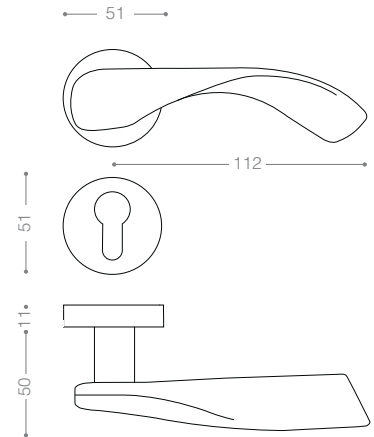

6492R
Matt Nickel, Chrome

6500R

Also available in other finishing.