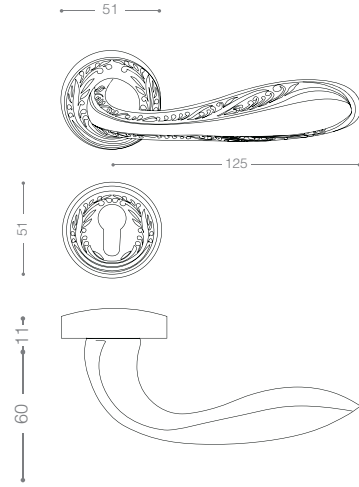

NEW
Design

5752RB+
Titanium Coating (PVD)

PVD
Titanium

Classic

5700R

Also available in other finishing.