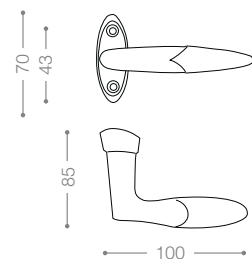

Window Handle 2500

Also available in other finishing.