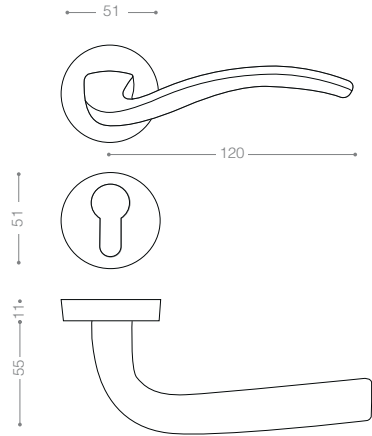

4600R

Also available in other finishing.