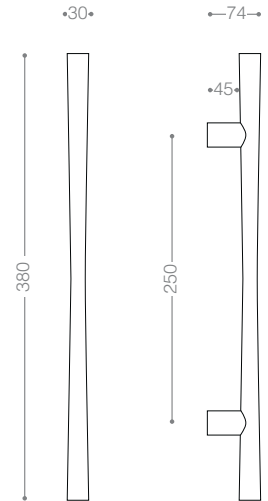

Pull Handle 7100L

Also available in other finishing.