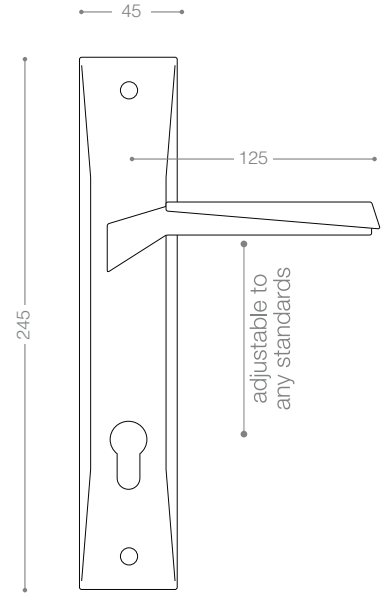

4802R
Olive

4900

Also available in key type, WC type, or knob and lever combination for entrance.