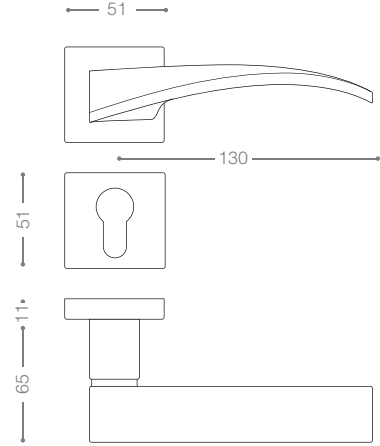

E5102AR
Olive

5200

Also available in key type, WC type, or knob and lever combination for entrance.

NEW
Design

5252RB+
Titanium Coating (PVD)

PVD
Titanium

5200R

Also available in other finishing.