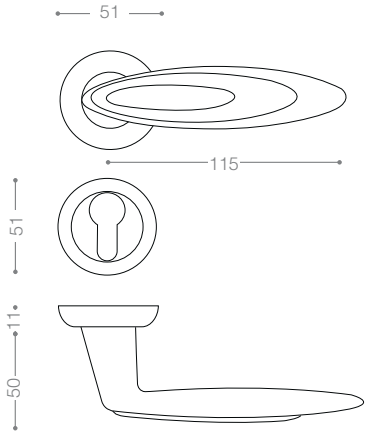

2902R
Olive

2900R

Also available in other finishing.