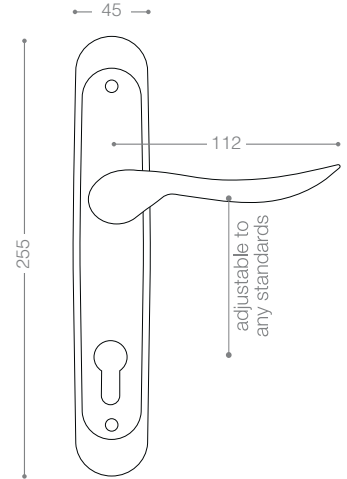

2600R

Also available in other finishing.

2622R
Satin Nickel, Chrome

2752B+
Titanium Coating (PVD)

2700

Also available in key type, WC type, or knob and lever combination for entrance.

2722
Satin Nickel

2762
Satin Chrome