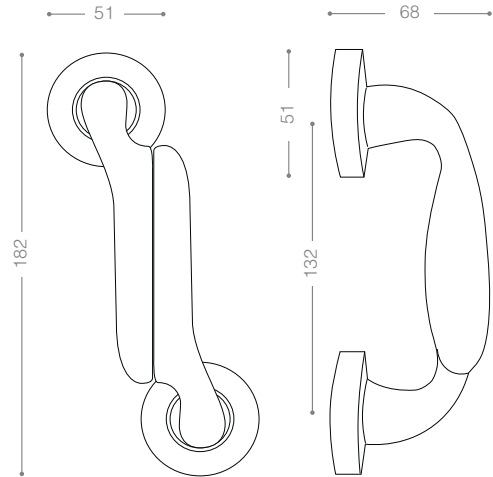

Pull Handle 2000L

Also available in other finishing.