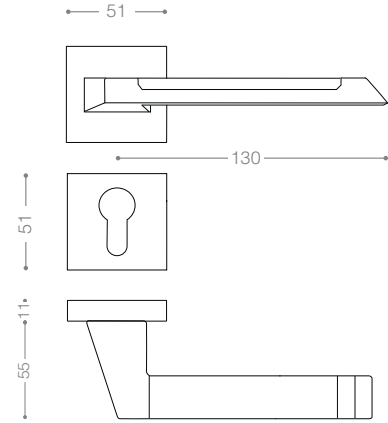

Also available in key type, WC type, or knob and lever combination for entrance.

3522
 Satin Nickel, Chrome

3562
 Satin Chrome, Chrome

3572B+
 Titanium Coating (PVD), Chrome

3532RB+
Chrome, Titanium Coating (PVD)