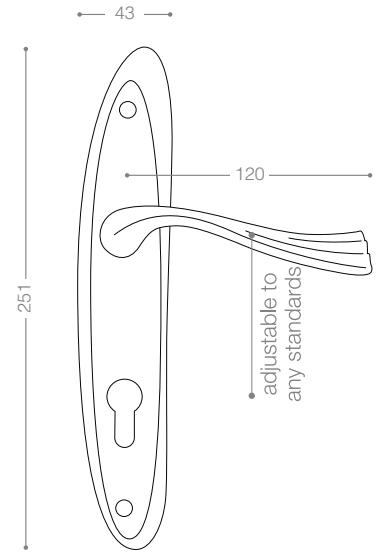

3400

Also available in key type, WC type, or knob and lever combination for entrance.