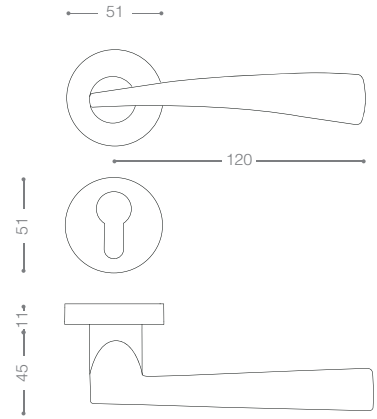

5702R
Olive

5800R

Also available in other finishing.