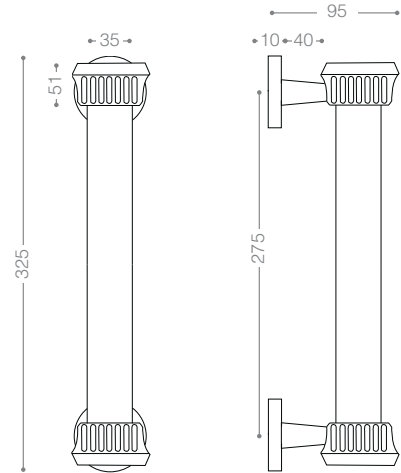

Classic

Pull Handle 9200L

Also available in other finishing.