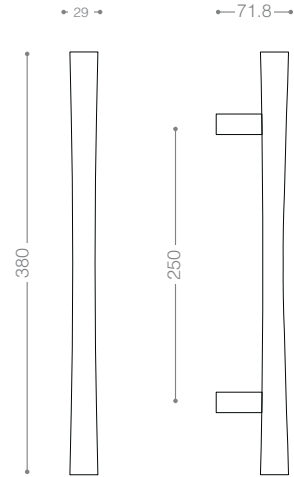

6654LB+
Titanium Coating (PVD)

6674LB+
Titanium Coating (PVD), Chrome

6914LMB
Matt Bronze

Pull Handle 6900L

Also available in other finishing.

6904L
Olive

7054LB+
Titanium Coating (PVD)

Pull Handle 7000L