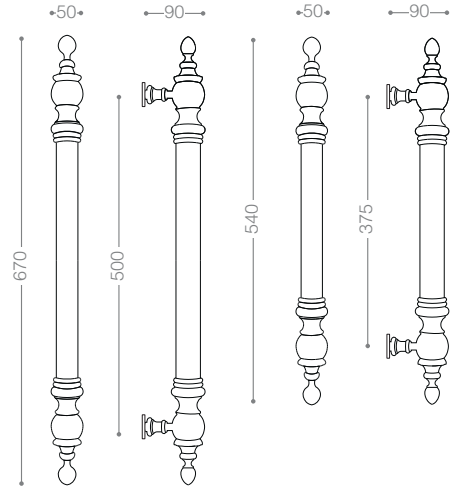

9604L1
Olive

9604L
Olive

BehrzanDesignTM

NEW
Design

9654L1D2B+ 9654LD2B+
Titanium Coating (PVD), Brown Leather

PVD
Titanium

Classic

Pull Handle 9600LD