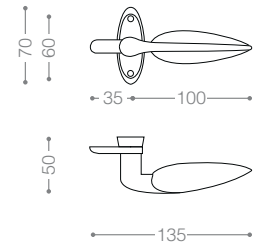

Window Handle U1800

Also available in other finishing.