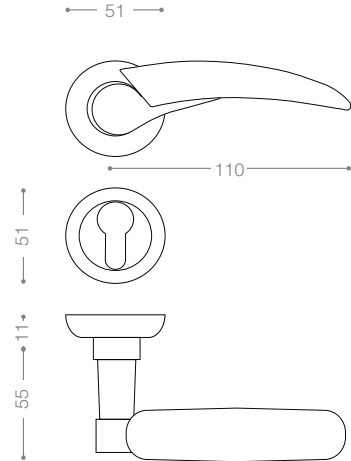

1400R

Also available in other finishing.

1422R
Satin Nickel, Chrome