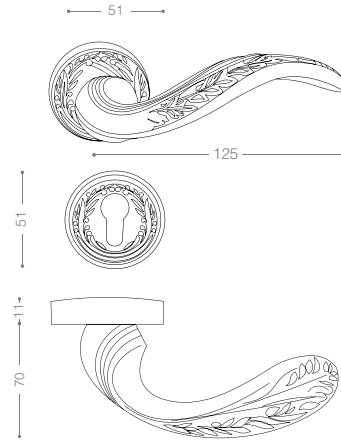

Classic

5400R

Also available in other finishing.