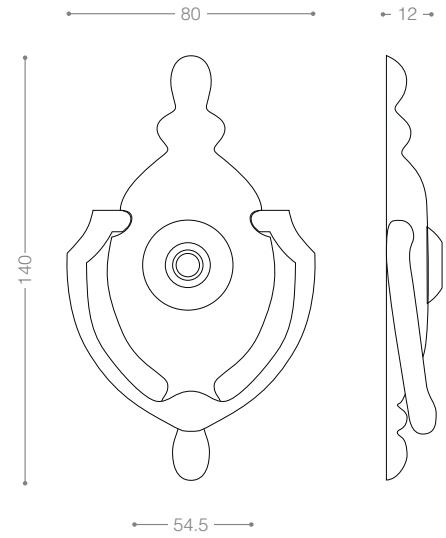

Knocker

Also available in other finishing.