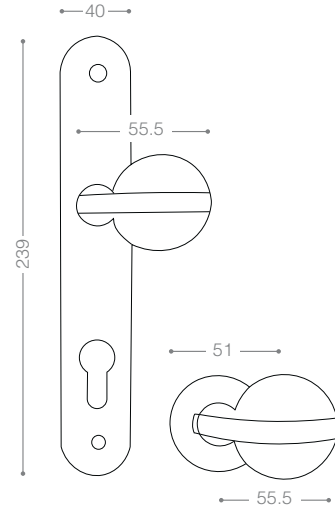

E704LA

Pull Handle E700LA

Also available in other finishing.

E724L1A
Pearl

E724LA
Pearl

E784L1A
Black

E784LA
Black

1474B+ **1434RB+**
Titanium Coating (PVD), Chrome