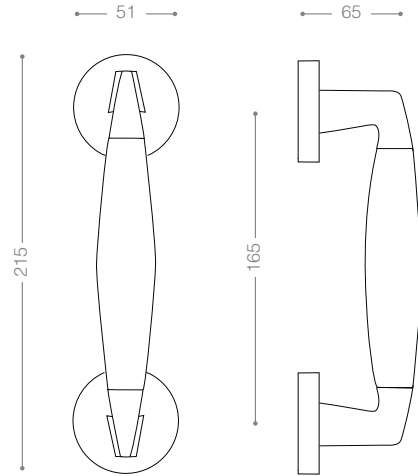

7454LW1B+
Titanium Coating (PVD), Red Wood

Pull Handle 7400L

Also available in other finishing.

7434L1S4
Chrome, Black Stone

7434LS4
Chrome, Black Stone

7454LW1B+
Titanium Coating (PVD),
Red Wood

7554LS5B+
Titanium Coating (PVD), Pink Stone