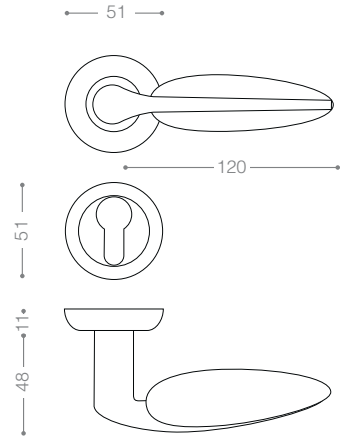

1800

Also available in key type, WC type, or knob and lever combination for entrance.

1862C
Satin Chrome, Chrome

1892C
Matt Nickel, Chrome

1862CR
Satin Chrome, Chrome

1800R

Also available in other finishing.