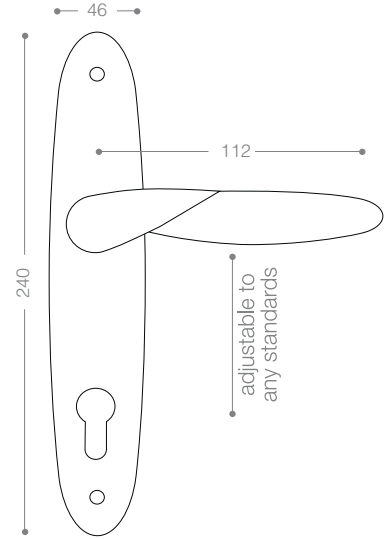

2452RB+
Titanium Coating (PVD)

2400R

Also available in other finishing.

2432R
Chrome

2492R
Matt Nickel

2402R
Olive

2572B+
Titanium Coating (PVD), Chrome

2500