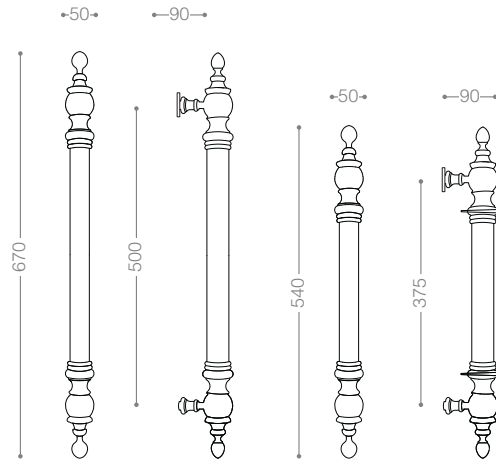

Classic

Pull Handle 9600L

Also available in other finishing.