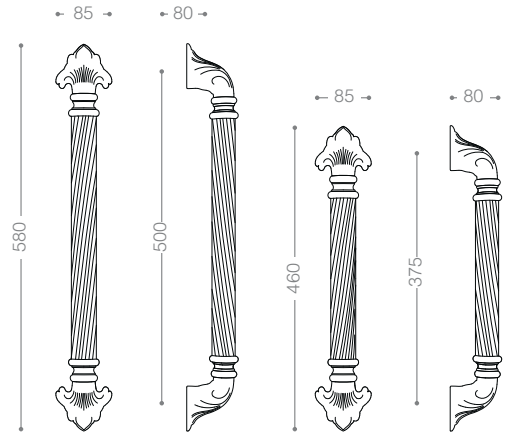

7754LS3B+
Titanium Coating (PVD), White Stone

9234LS1
Chrome, Cream Stone

Classic

Pull Handle 9200L

Also available in other finishing.

9234LS5
Chrome, Pink Stone

9254LS2B+
Titanium Coating (PVD), Red Stone

9454L1B+ 9454LB+
Titanium Coating (PVD)