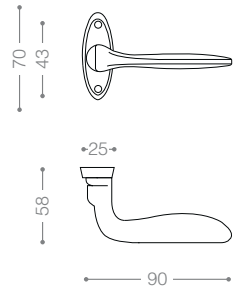

Window Handle 1600

Also available in other finishing.