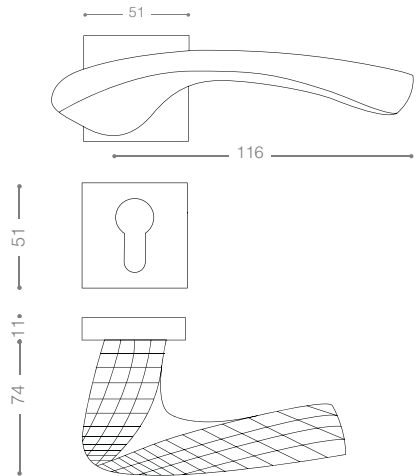

6100R

Also available in other finishing.