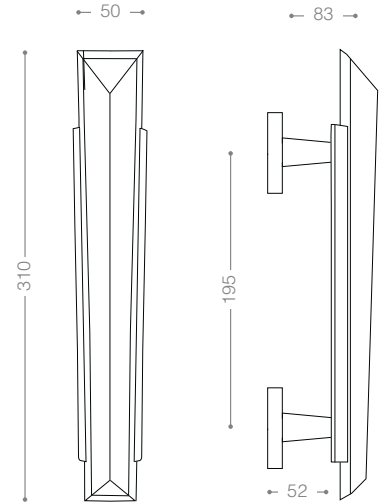

Pull Handle 7500L

Also available in other finishing.

7534LS5
Chrome, Pink Stone

7534LS6
Chrome, Brown Stone

7734LS1
Chrome, Cream Stone

Pull Handle 7700L

Also available in other finishing.

7734LS4
Chrome, Black Stone