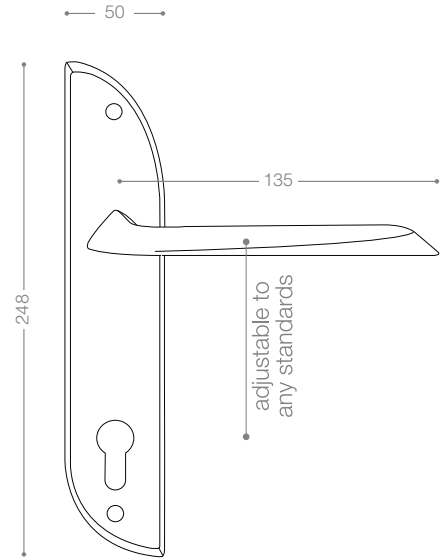

3500R

Also available in other finishing.

3522R
Satin Nickel, Chrome

3562R
Satin Chrome, Chrome

3572RB+
Titanium Coating (PVD), Chrome

3652B+
Titanium Coating (PVD)

3600

Also available in key type, WC type, or knob and lever combination for entrance.