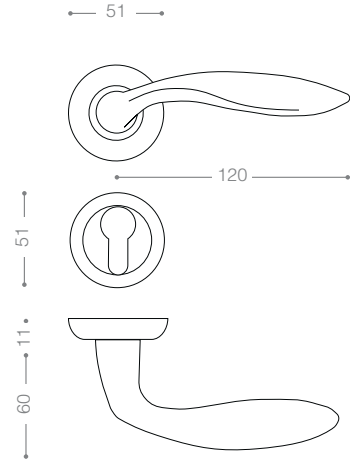

2400R

Also available in other finishing.