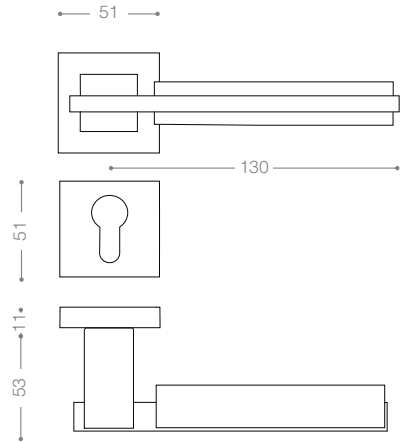

7400R

Also available in other finishing.