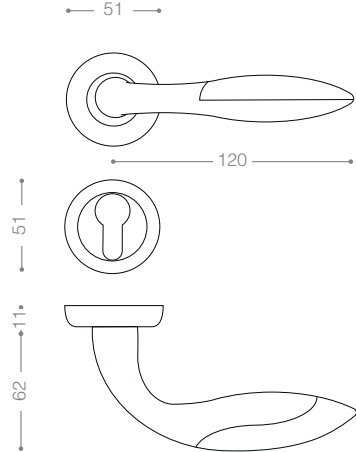

2522R
Satin Nickel, Chrome

2592R
Matt Nickel, Chrome

2672B+
Titanium Coating (PVD), Chrome

2600

Also available in key type, WC type, or knob and lever combination for entrance.

2622
Satin Nickel, Chrome

2672RB+
Titanium Coating (PVD), Chrome