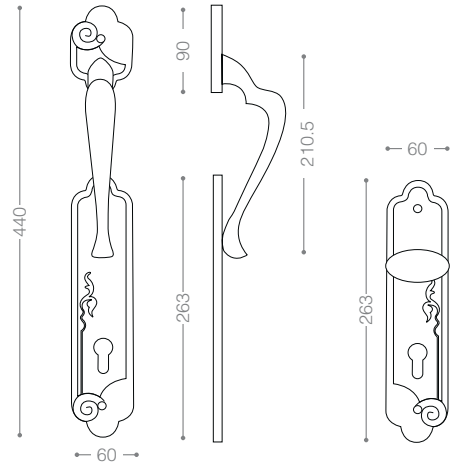

Classic

Entrance Handle E800

Also available in other finishing.