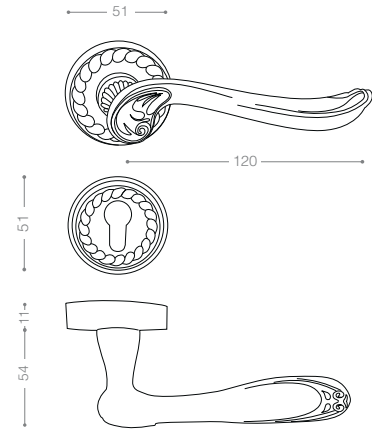

Also available in key type, WC type, or knob and lever combination for entrance.

5322
Satin Nickel

5332
Chrome

5302
Olive

NEW
Design

5352RB+
Titanium Coating (PVD)

PVD
Titanium

Classic