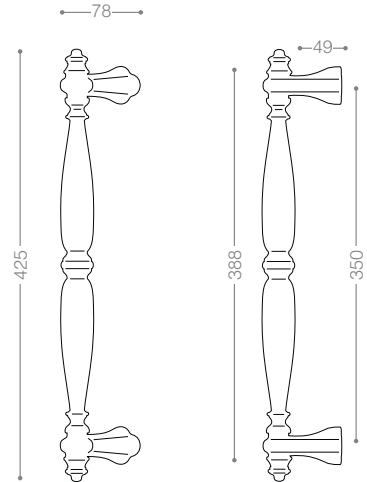

9604L1D2
Olive, Brown Leather

9604LD2
Olive, Brown Leather

NEW
Design

9754LB+
Titanium Coating (PVD)

PVD
Titanium

Pull Handle 9700L

Also available in other finishing.

9724L
Satin Nickel