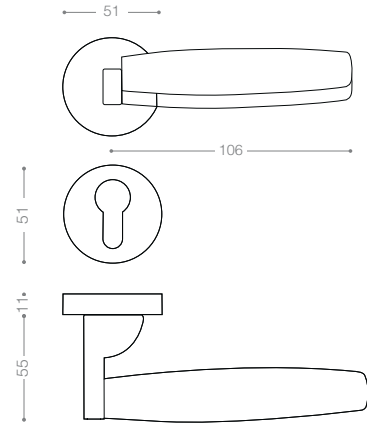

5500R

Also available in other finishing.

5562R

Satin Chrome, Chrome