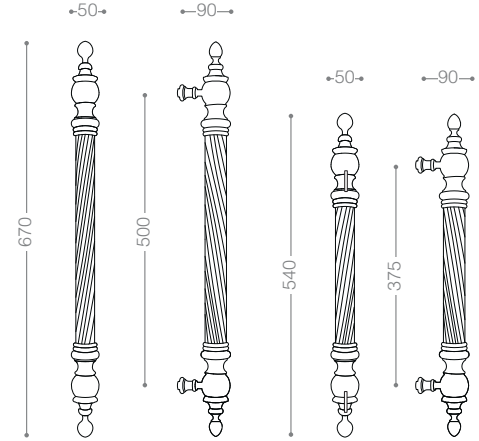

Classic

Pull Handle 9500L

Also available in other finishing.