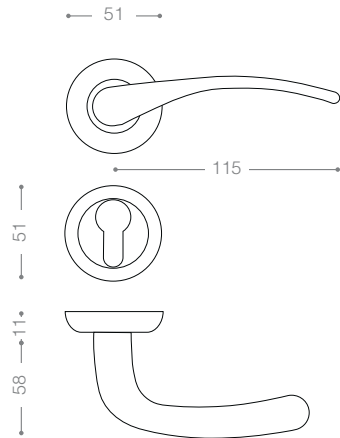

1872CRB+
Titanium Coating (PVD), Chrome

1892CR
Matt Nickel, Chrome

2352B+
Titanium Coating (PVD)

2300

Also available in key type, WC type, or knob and lever combination for entrance.

2352RB+
Titanium Coating (PVD)