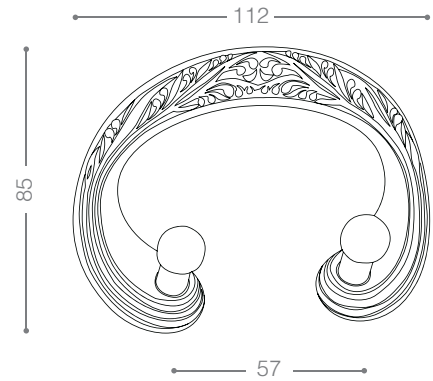

AZ-30
Chrome

AZ-00
Olive

NEW
Design

IS-00
Olive

Classic

Clothes Hook Isfahan

Also available in other finishing.

IS-20
Satin Nickel