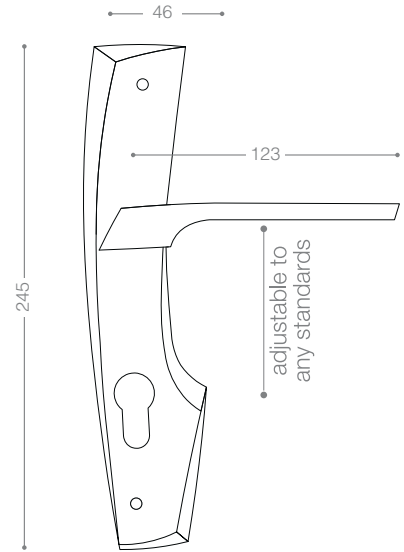

E4100A

Also available in key type, WC type, or knob and lever combination for entrance.

E4122A
Pearl

E4102AR
Olive

E4122AR
Pearl

E4100AR

Also available in other finishing.

4252B+
Titanium Coating (PVD)