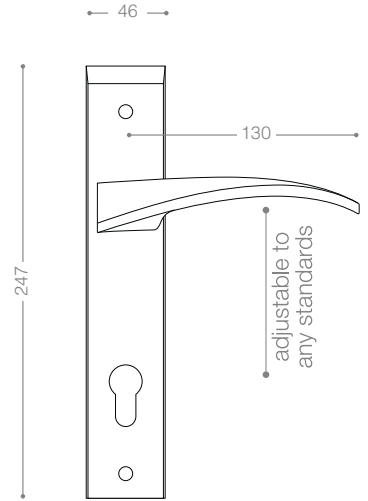

E5122AR
Pearl

5200

Also available in key type, WC type, or knob and lever combination for entrance.