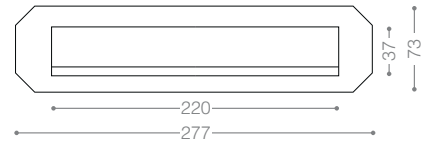

Also available in other finishing.

C-LB20
Satin Nickel

C-LB70
Gold, Chrome

C-LB90
Matt Nickel, Chrome

C-LB00
Olive

NEW
Design

S-LB50
Gold

Letter Box Plate