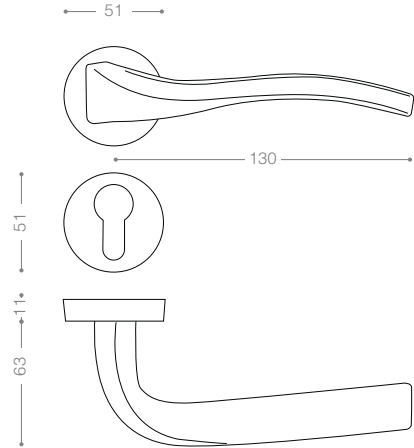

Satin Nickel, Chrome

3972RB+

Titanium Coating (PVD), Chrome

3902R

Olive

4000

Also available in key type, WC type, or knob and lever combination for entrance.

4052RB+
Titanium Coating (PVD)