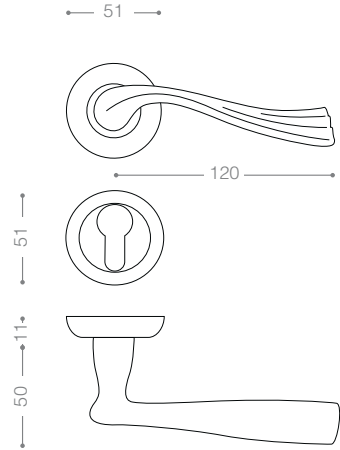

3400R

Also available in other finishing.