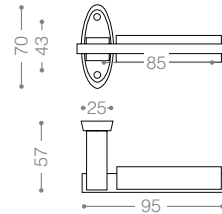

Window Handle 7400

Also available in other finishing.