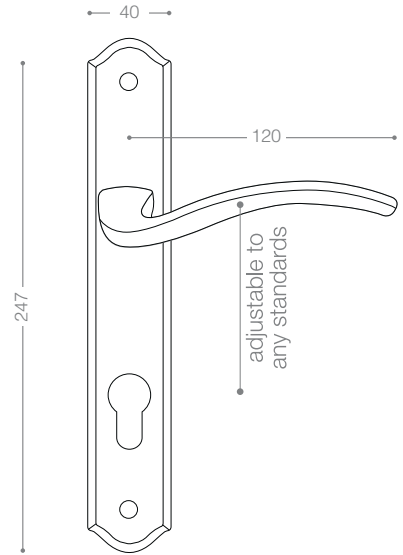

4502R
Olive

4600

Also available in key type, WC type, or knob and lever combination for entrance.