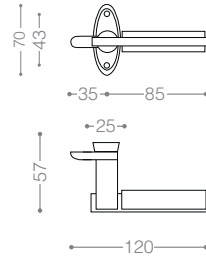

Window Handle U7300

Also available in other finishing.