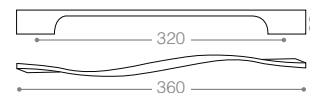

NEW
Design

Cabinet Handle