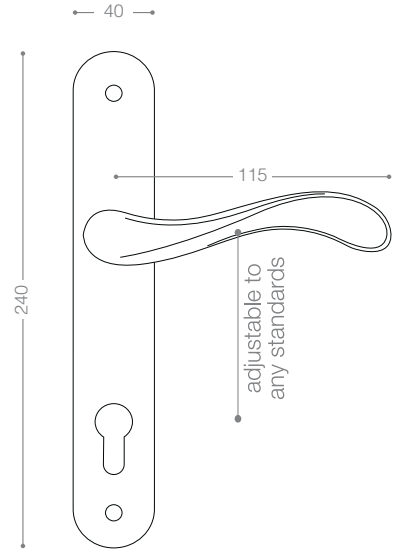

2752RB+
Titanium Coating (PVD)

2700R

Also available in other finishing.

2722R
Satin Nickel

2762R
Satin Chrome

2852B+
Titanium Coating (PVD)

2800

Also available in key type, WC type, or knob and lever combination for entrance.