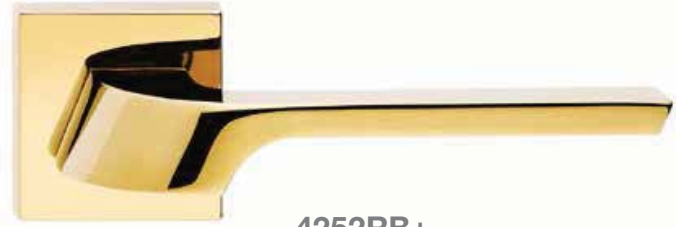

4200

Also available in key type, WC type, or knob and lever combination for entrance.

4222
Satin Nickel

4232
Chrome

4202
Olive

4252RB+
Titanium Coating (PVD)

4200R

Also available in other finishing.