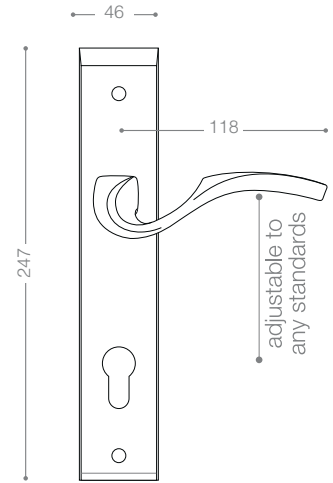

5000

Also available in key type, WC type, or knob and lever combination for entrance.