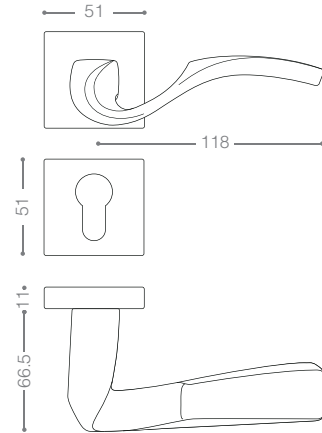

5000R

Also available in other finishing.