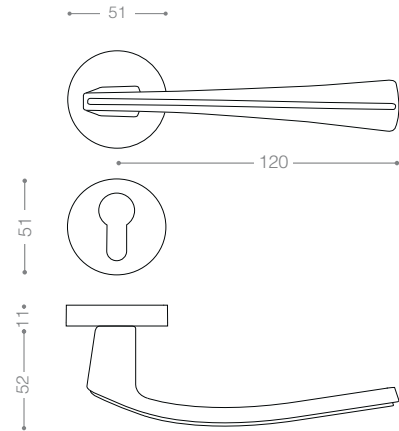

6392R
Matt Nickel

6400R

Also available in other finishing.

6412R
Satin Brass, Polished Brass

6422R
Satin Nickel, Chrome

6432RB+
Chrome, Titanium Coating (PVD)