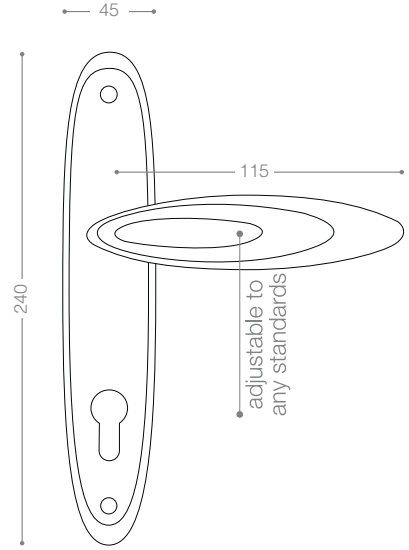

2852RB+
Titanium Coating (PVD)

2800R

Also available in other finishing.

2822R
Satin Nickel

2832R
Chrome

2802R
Olive

2962
Satin Chrome, Chrome

2900