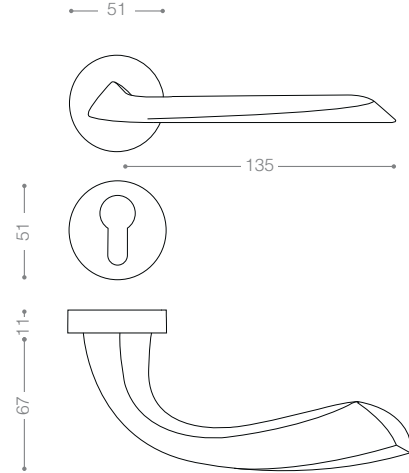

3600R

Also available in other finishing.