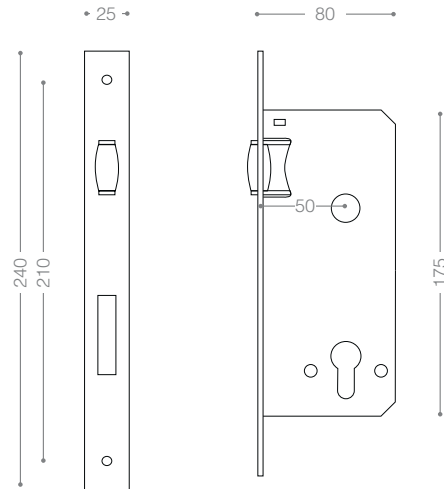

ML - 505
Gold

Mortice Lock

Available Backset: From 45 to 100 mm

ML - 502
Satin Nickel

ML - 503
Chrome

ML - 508M
Black Chrome

ML - 500
Olive

ML - 505G
Gold