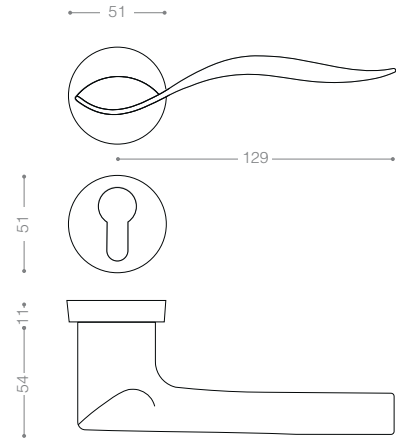

4300R

Also available in other finishing.