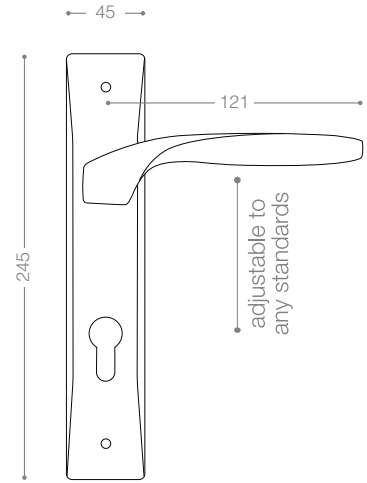

Also available in other finishing.

6622R
Satin Nickel, Chrome

6652RB+
Titanium Coating (PVD)

6672RB+
Titanium Coating (PVD), Chrome

6700

Also available in key type, WC type, or knob and lever combination for entrance.