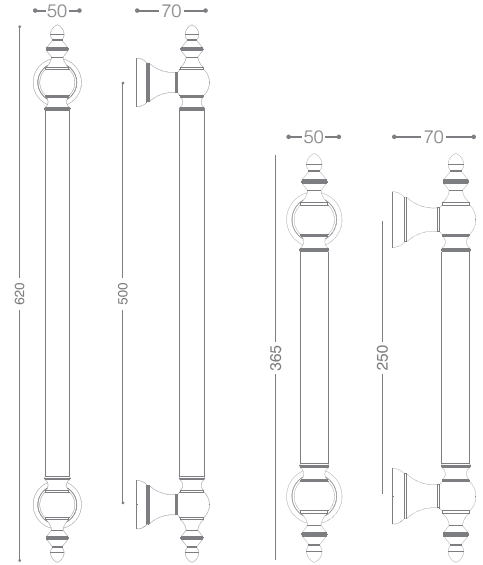

9814LMB

Matt Bronze

NEW
Design

9954L1 **9954L**
Titanium Coating (PVD)

PVD
Titanium

Classic

Pull Handle 9900L

Also available in other finishing.