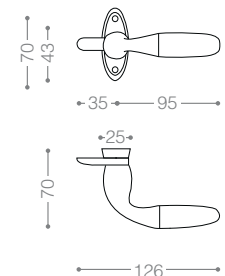

Window Handle U1900

Also available in other finishing.