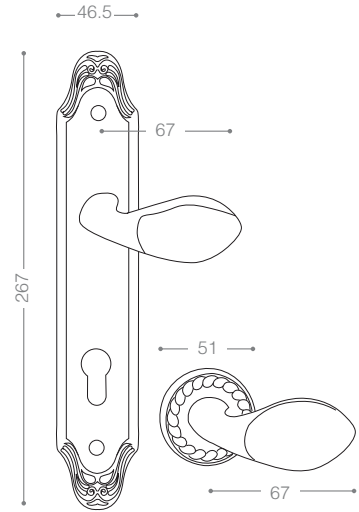

Knob

Also available in other finishing.