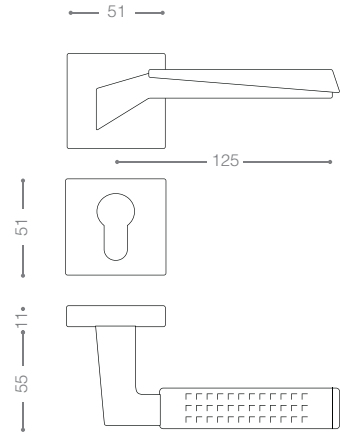

4900R

Also available in other finishing.