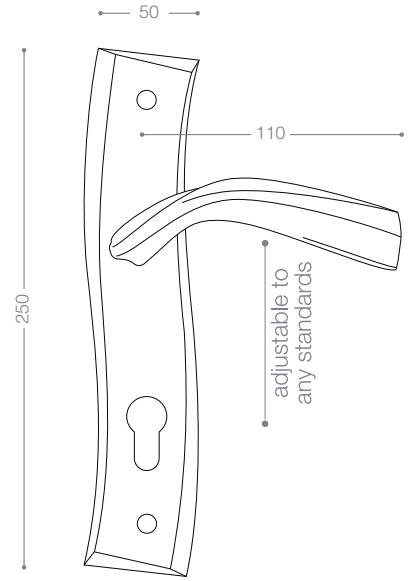

4602R
Olive

4800

Also available in key type, WC type, or knob and lever combination for entrance.