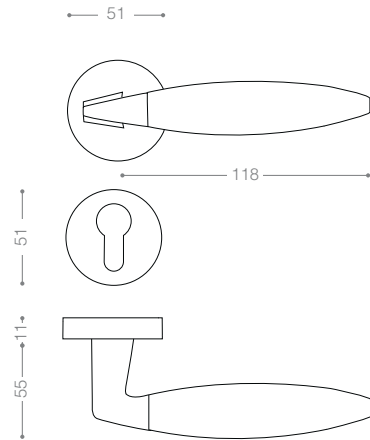

7452RW1B+
Titanium Coating (PVD),
Red Wood

7500R

Also available in other finishing.