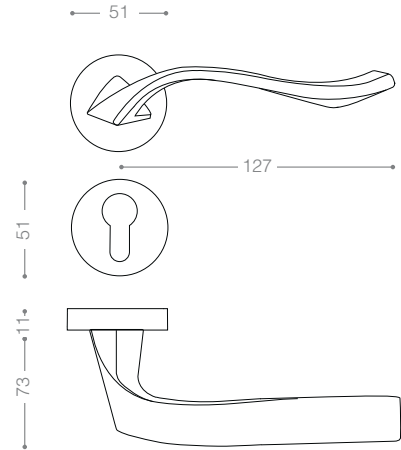

3700R

Also available in other finishing.

3722R
Satin Nickel