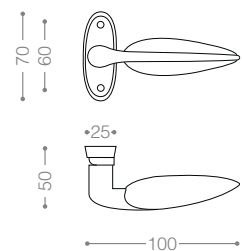

Window Handle 1800

Also available in other finishing.