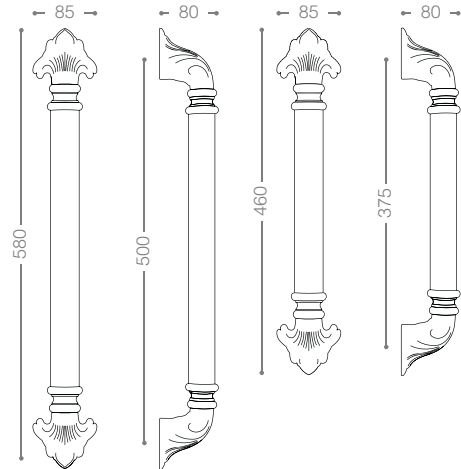

Classic

Pull Handle 9400L

Also available in other finishing.

9404L1
Olive

9404L
Olive

NEW
Design

9454L1D2B+ 9454LD2B+
Titanium Coating (PVD), Brown Leather

PVD
Titanium