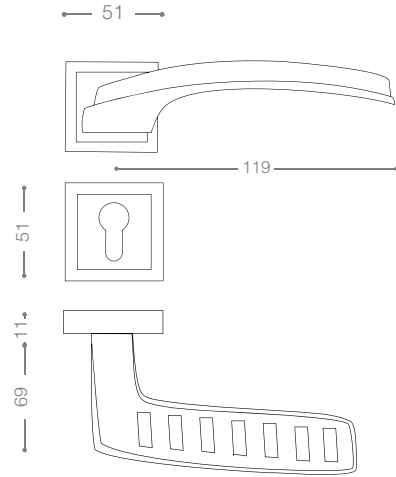

NEW
Design

5952RB+
Titanium Coating (PVD)

PVD
Titanium

5900R

Also available in other finishing.