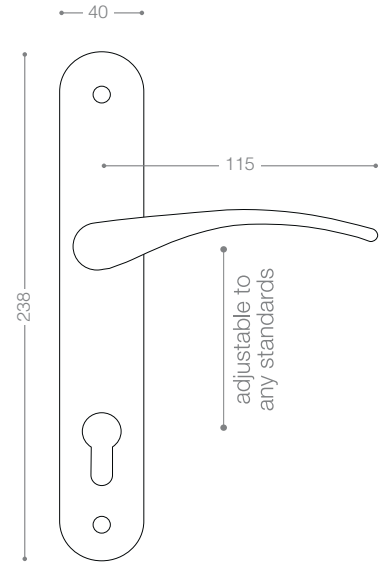

2300

Also available in key type, WC type, or knob and lever combination for entrance.