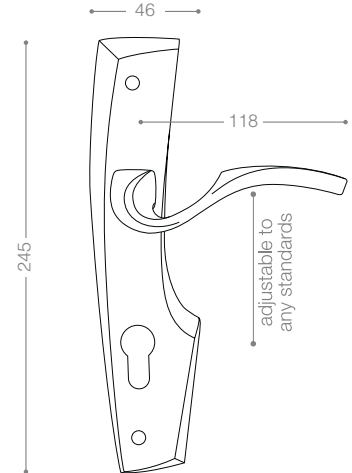

4902R
Olive

4702
Olive

4700

Also available in key type, WC type, or knob and lever combination for entrance.

4722
Satin Nickel

5000S

Also available in key type, WC type, or knob and lever combination for entrance.