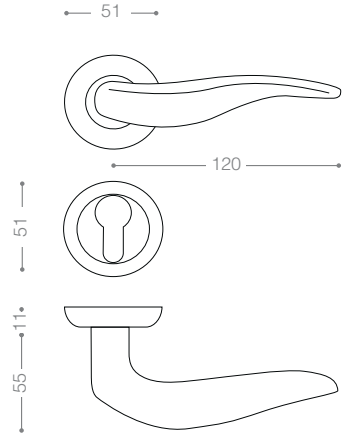

5100R

Also available in other finishing.

5132R
Chrome