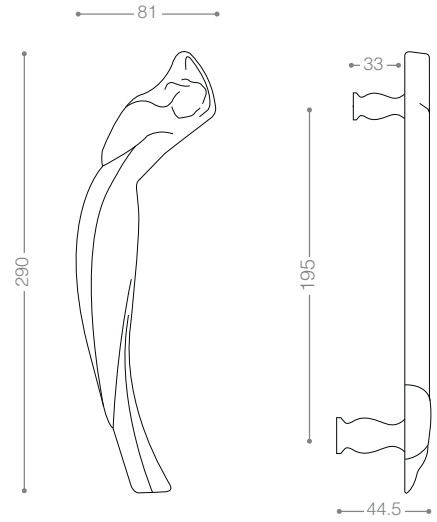

Pull Handle 6600LK

Also available in other finishing.