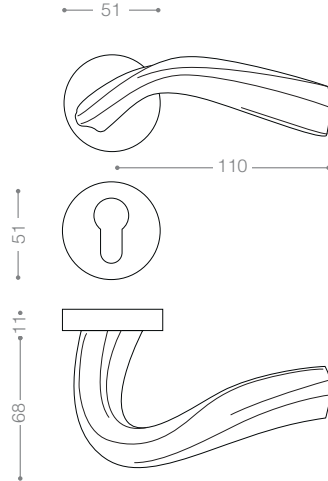

4800R

Also available in other finishing.