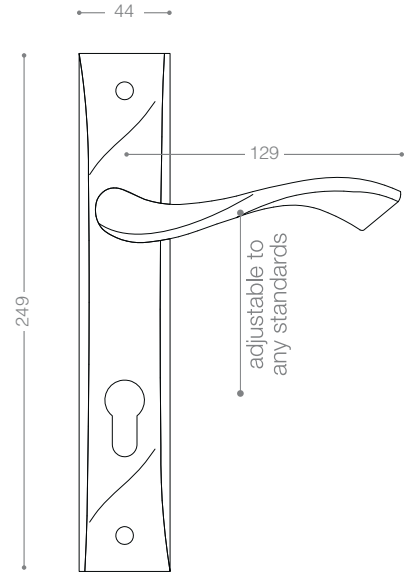

E4100A

Also available in key type, WC type, or knob and lever combination for entrance.

E4122A
Pearl

E4102AR
Olive

E4122AR
Pearl

E4100AR

Also available in other finishing.

4252B+
Titanium Coating (PVD)