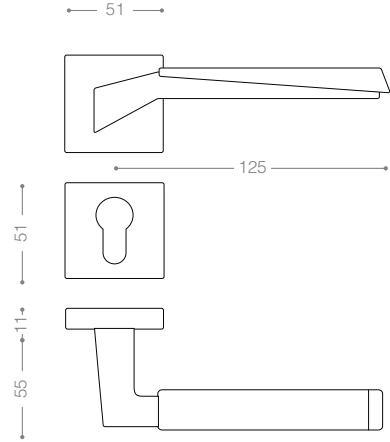

3900R

Also available in other finishing.

3922R

Satin Nickel, Chrome

3972RB+

Titanium Coating (PVD), Chrome

3902R

Olive