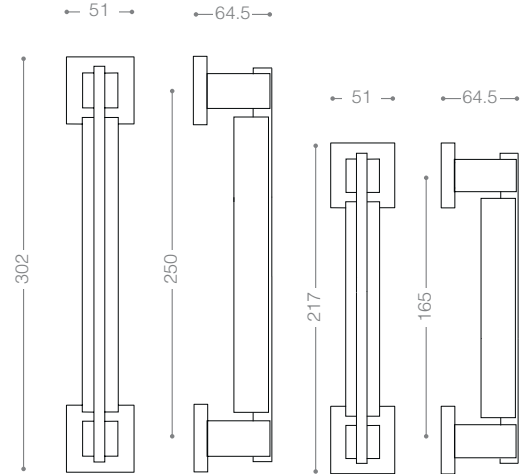

7134L
Chrome

7104L
Olive

7354L1W1B+
Titanium Coating (PVD), Red Wood

Pull Handle 7300L

Also available in other finishing.

7334L1S4
Chrome, Black Stone

7334LS4
Chrome, Black Stone

7354LW1B+
Titanium Coating (PVD),
Red Wood