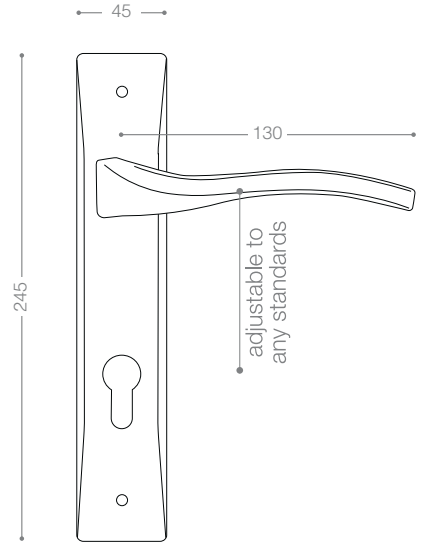

Satin Nickel, Chrome

3972RB+

Titanium Coating (PVD), Chrome

3902R

Olive

4000

Also available in key type, WC type, or knob and lever combination for entrance.

4052RB+
Titanium Coating (PVD)