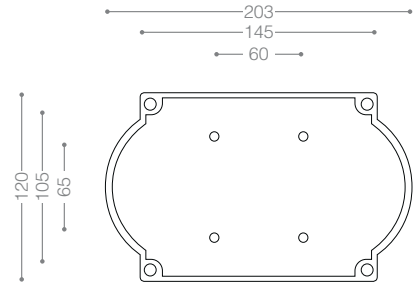

QS00
Olive

Plate

Also available in other finishing.

A00
Olive

A20
Satin Nickel

A50
Gold

Plate

Also available in other finishing.