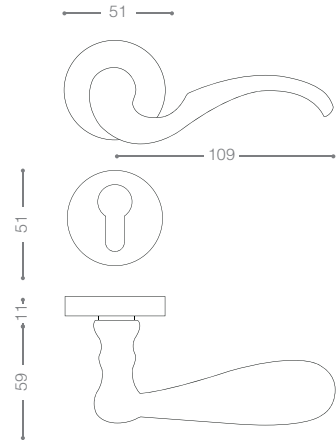

7822
Satin Nickel

7832
Chrome

7802
Olive

NEW
Design

7852RB+
Titanium Coating (PVD)

PVD
Titanium

7800R

Also available in other finishing.